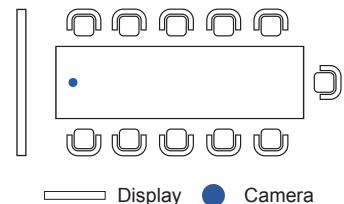

| Suggested setup |

Models	DVY21	DVY22	DVY23
Camera			
Dimensions (H × W × D)	30 mm × 102 mm × 46 mm (1.18 in × 4.02 in × 1.81 in)	56 mm × 220 mm × 93 mm (2.20 in × 8.66 in × 3.65 in)	150 mm × 181 mm × 116 mm (5.90 in × 7.13 in × 4.55 in)
Weight	0.15 kg (0.33 lbs)	0.53 kg (1.17 lbs)	1.38 kg (3.04 lbs)
Sensor	1080P FHD	4K UHD	1080P FHD
Resolution	1080p, 720p, SD @ 30 fps	Main stream : 4K, 1080p, 900p, 720p @ 30 fps Sub stream : 720p, 480p, 172p @30 fps	1080p, 720p, SD @ 30 fps
Field of view	Horizontal: 87° Vertical: 50° Diagonal: 88°	Horizontal: 120° Vertical: 85° Diagonal: 126°	Horizontal: 55° Vertical: 31° Diagonal: 63°
Zoom	-	Digital : 4x	Optical : 20x Digital : 10x
Pan Tilt	-	Digital	±170° -30° to 90°
Pan Tilt speed	-	-	100°/sec 45°/sec
Focus	Fixed	Auto and manual	Auto and manual
Auto framing	-	Yes	-
Preset positions	-	10	• Remote: 10 • LAN: 255
Lens type	Glass	Glass	Glass
Low light performance	0.5 Lux	0.1 Lux	0.5 Lux
Audio			
Microphone	Omnidirectional mics	Omnidirectional mics	-
Input	-	-	3.5 mm
Output	-	-	HDMI, Ethernet, SDI
Echo cancellation	Yes	Yes	-
Output			
Output	USB 2.0	USB 3.0	USB 3.0, HDMI, Ethernet, SDI
Ethernet			
RJ-45	-	-	• 1GbE port • Power over Ethernet
Control Interface			
In Out	-	-	RS232, RS422, RS485 RS232
Power			
Voltage	5V	5V	12V
Compatibility			
BenQ displays	CP01K, CS01, SL02K, ST02, RP02, RM02K, RE01, and later models		
USB	Plug and play	Plug and play	Plug and play
Package Contents			
Included	<ul style="list-style-type: none"> • 1080P FHD webcam • USB cable (built-in) 	<ul style="list-style-type: none"> • 4K UHD conference cam • Remote control • USB 3.0 Type-B 	<ul style="list-style-type: none"> • 1080P FHD PTZ conference cam • Remote control • USB 3.0 Type-B • Power supply